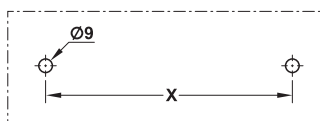

→ Shower door handle

Length L mm	Dim. X mm	Polished	Graphite black
475	450	981.77.000	981.77.008
525	500	981.77.001	981.77.009
575	550	981.77.002	981.77.010

→ Shower door handle with towel rail

Length L mm	Height H mm	Dim. X mm	Dim. Y mm	Polished	Graphite black
475	225	450	200	981.77.003	981.77.011
525	325	500	300	981.77.004	981.77.012
575	475	550	450	981.77.005	981.77.013

DGH-B-INT 2019, HDE-en, 12/18; Dimensional data not binding. We reserve the right to alter specifications without notice.