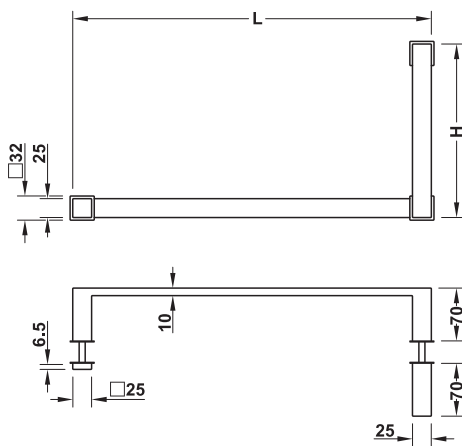

→ Shower door handle

Length L mm	Dim. X mm	Polished	Graphite black
475	450	981.77.000	981.77.008
525	500	981.77.001	981.77.009
575	550	981.77.002	981.77.010

→ Shower door handle with towel rail

Length L mm	Height H mm	Dim. X mm	Dim. Y mm	Polished	Graphite black
475	225	450	200	981.77.003	981.77.011
525	325	500	300	981.77.004	981.77.012
575	475	550	450	981.77.005	981.77.013

DGH-B-INT 2019, HDE-en, 12/18; Dimensional data not binding. We reserve the right to alter specifications without notice.