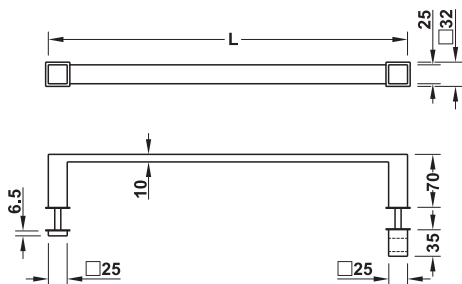

→ Shower door handle

Length L mm	Dim. X mm	Polished	Graphite black
475	450	981.77.000	981.77.008
525	500	981.77.001	981.77.009
575	550	981.77.002	981.77.010

→ Shower door handle with towel rail

Length L mm	Height H mm	Dim. X mm	Dim. Y mm	Polished	Graphite black
475	225	450	200	981.77.003	981.77.011
525	325	500	300	981.77.004	981.77.012
575	475	550	450	981.77.005	981.77.013

DGH-B-INT 2019, HDE-en, 12/18; Dimensional data not binding. We reserve the right to alter specifications without notice.