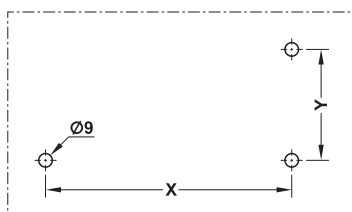

→ Shower door handle

Length L mm	Dim. X mm	Polished	Graphite black
475	450	981.77.000	981.77.008
525	500	981.77.001	981.77.009
575	550	981.77.002	981.77.010

→ Shower door handle with towel rail

Length L mm	Height H mm	Dim. X mm	Dim. Y mm	Polished	Graphite black
475	225	450	200	981.77.003	981.77.011
525	325	500	300	981.77.004	981.77.012
575	475	550	450	981.77.005	981.77.013

DGH-B-INT 2019, HDE-en, 12/18; Dimensional data not binding. We reserve the right to alter specifications without notice.